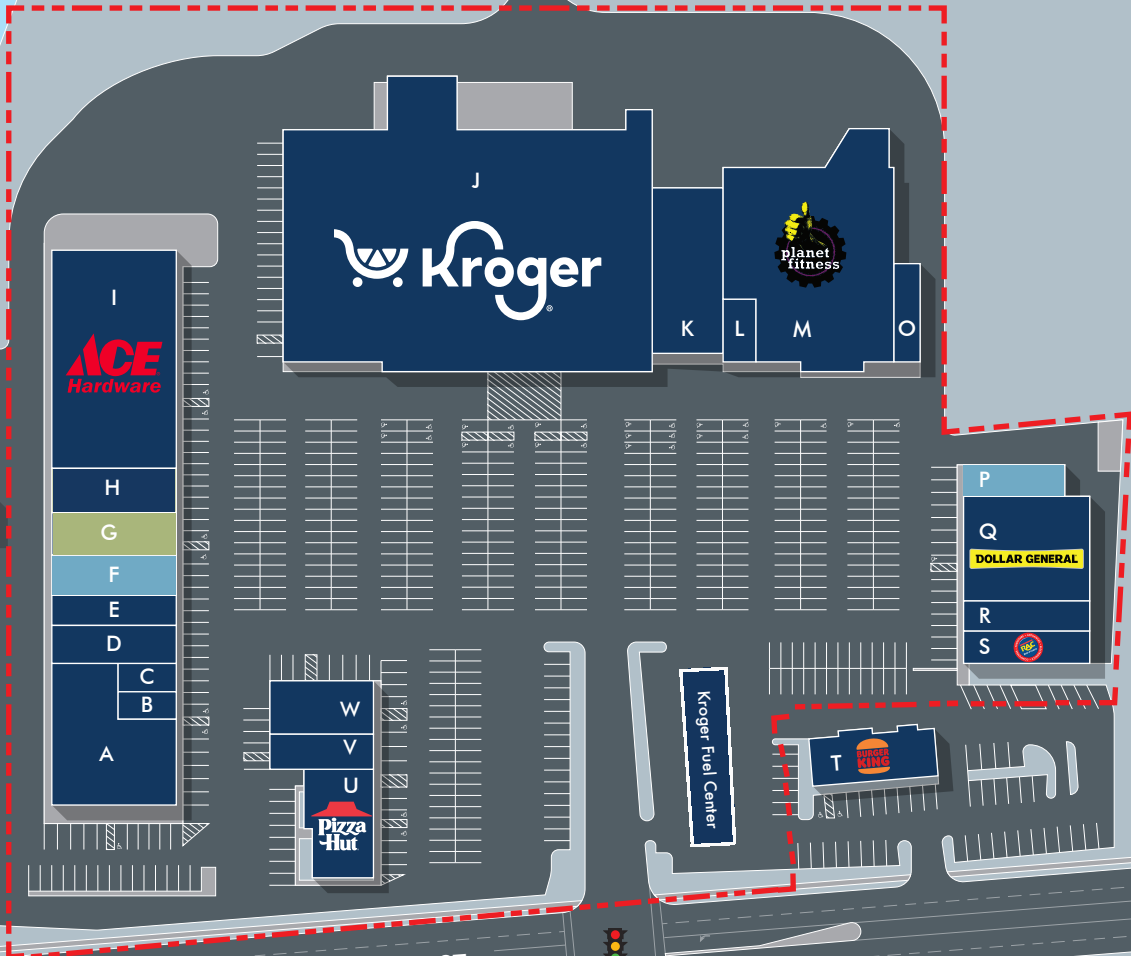

# PLYMOUTH PLAZA

1913-2021 N Michigan St, Plymouth, IN 46563

SKYLANE DR

SUITE	TENANT	SF
A	AutoZone	9,409
B	Plymouth Tobacco and Vapor	1,000
C	Advance Services	1,450
D	Dental Care Alliance	2,600
E	Nail Fever	2,500
F	Office Pros	3,000
G	Available	5,800
H	UPS Store	1,200
I	Ace Hardware	18,000
J	Kroger	55,937
K	Twice Treasure Too	7,150
L	Making The Cut	2,100
M	Planet Fitness	18,330
O	Unique Pet Boutique	2,000
P	Sprint	2,000
Q	Dollar General	7,500
R	Advance America	2,000
S	Rent A Center	4,000
T	Burger King	3,200
U	Pizza Hut	3,634
V	Dragon Express	1,000
W	Stockman Laundries	3,950

<b>Occupied</b>	<b>151,960</b>
<b>Vacant</b>	<b>5,800</b>
<b>Building</b>	<b>157,760</b>

**SITE LEGEND**

- Available
- Occupied
- Leased (Not Occupied)
- Not A Part
- Site Boundary

N MICHIGAN ST