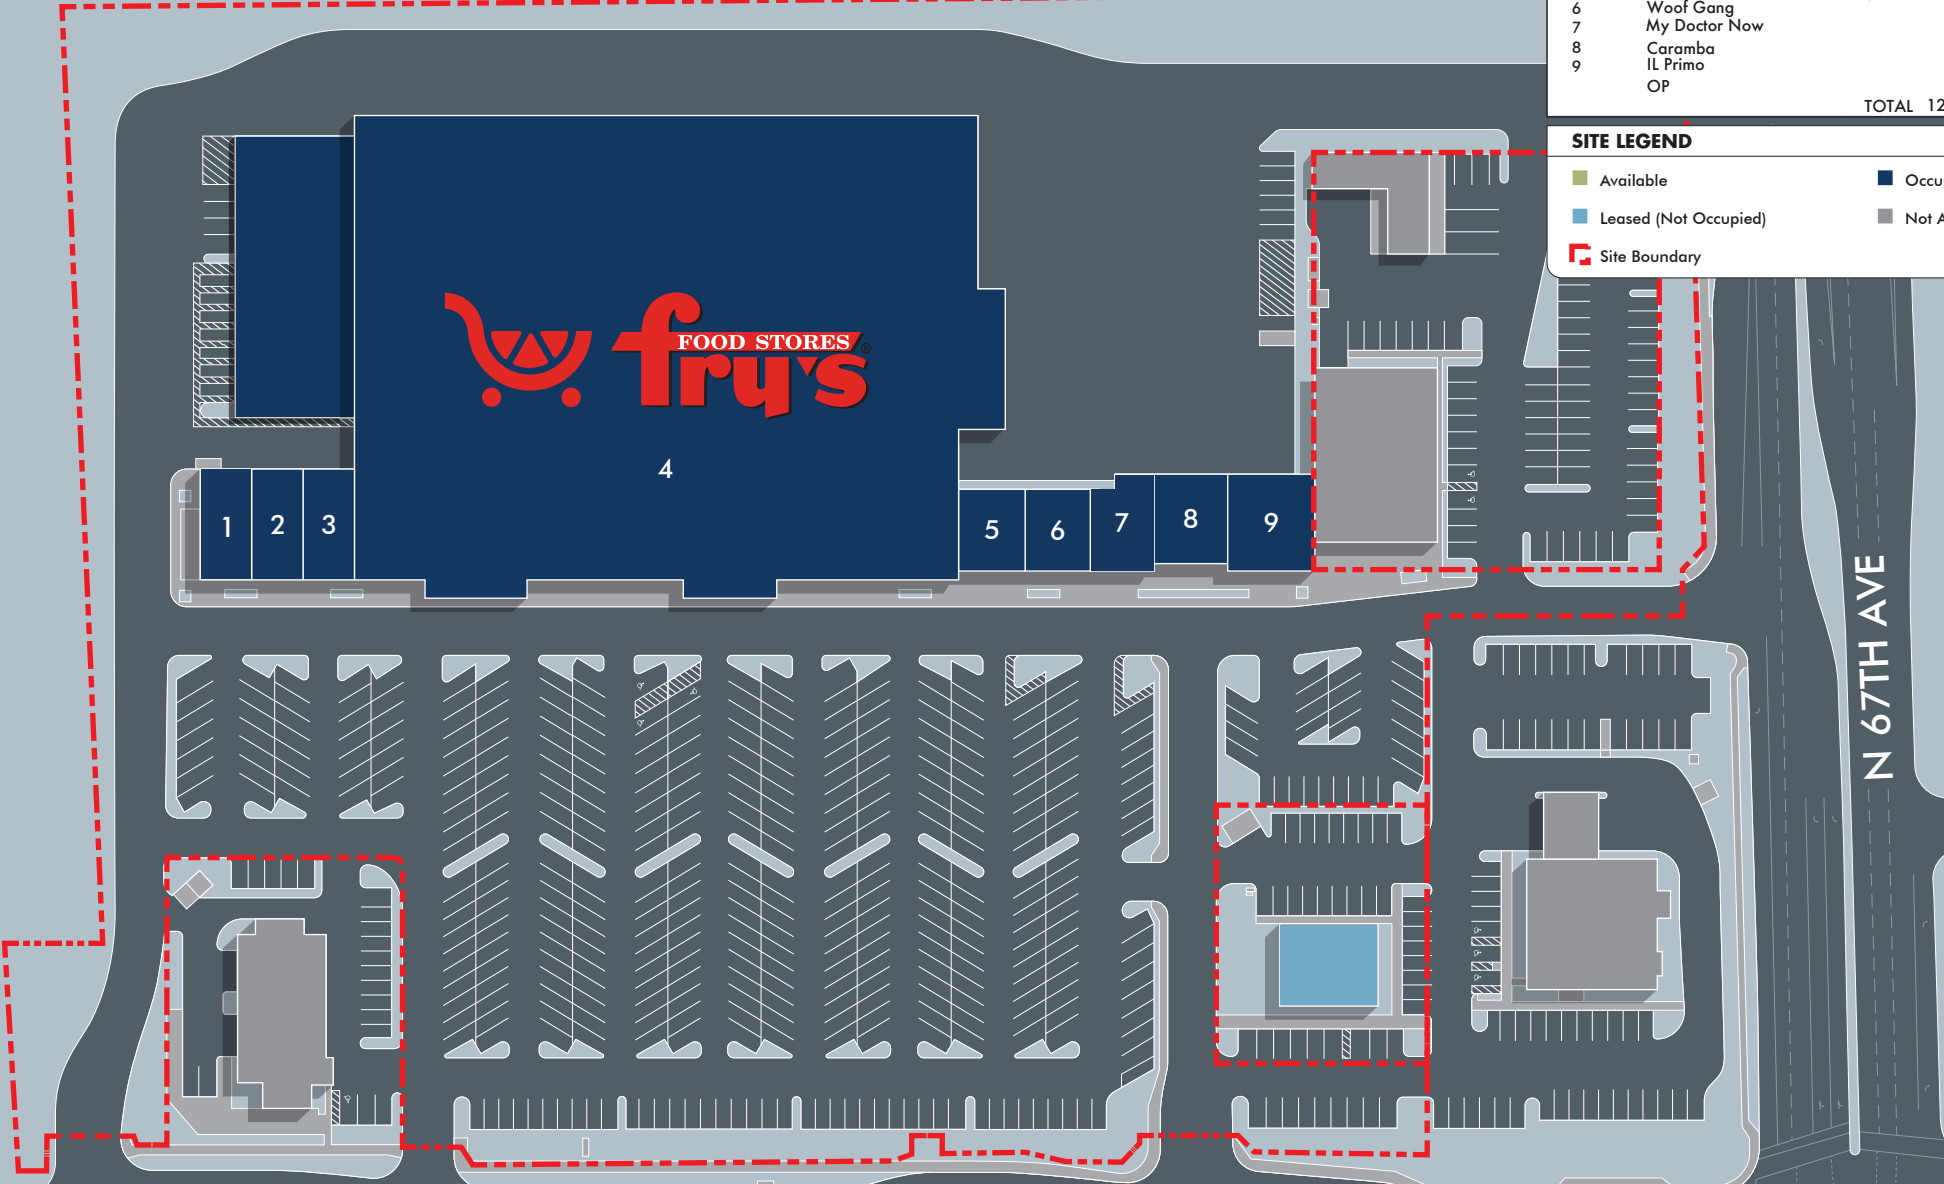

GLENDALE PALMS SHOPPING CENTER

6611 W. Bell Road,
Glendale, AZ 85308

SUITE	TENANT	SF
1	La Michoacana	1,920
2	Good Nails by Tony	910
3	Tasty Pot	2,689
4	Fry's Marketplace	104,949
5	Next level Exclusive Barbershop	1,134
6	Woof Gang	1,054
7	My Doctor Now	1,991
8	Caramba	3,140
9	IL Primo	2,570
	OP	3,049
TOTAL		123,406

SITE LEGEND	
■ Available	■ Occupied
■ Leased (Not Occupied)	■ Not A Part
- - - Site Boundary	

W BELL RD (49,600 VPD)

N 67TH AVE